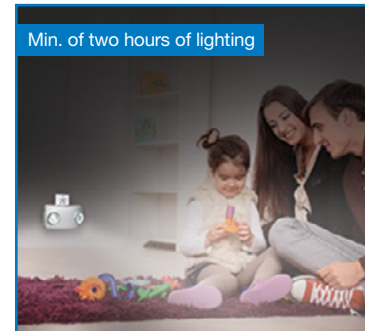

Dimensions

Dimensions are approximate and subject to change.

How to Order

SERIES
EGPIB= Plug-In Emergency Light

Example: EGPIB